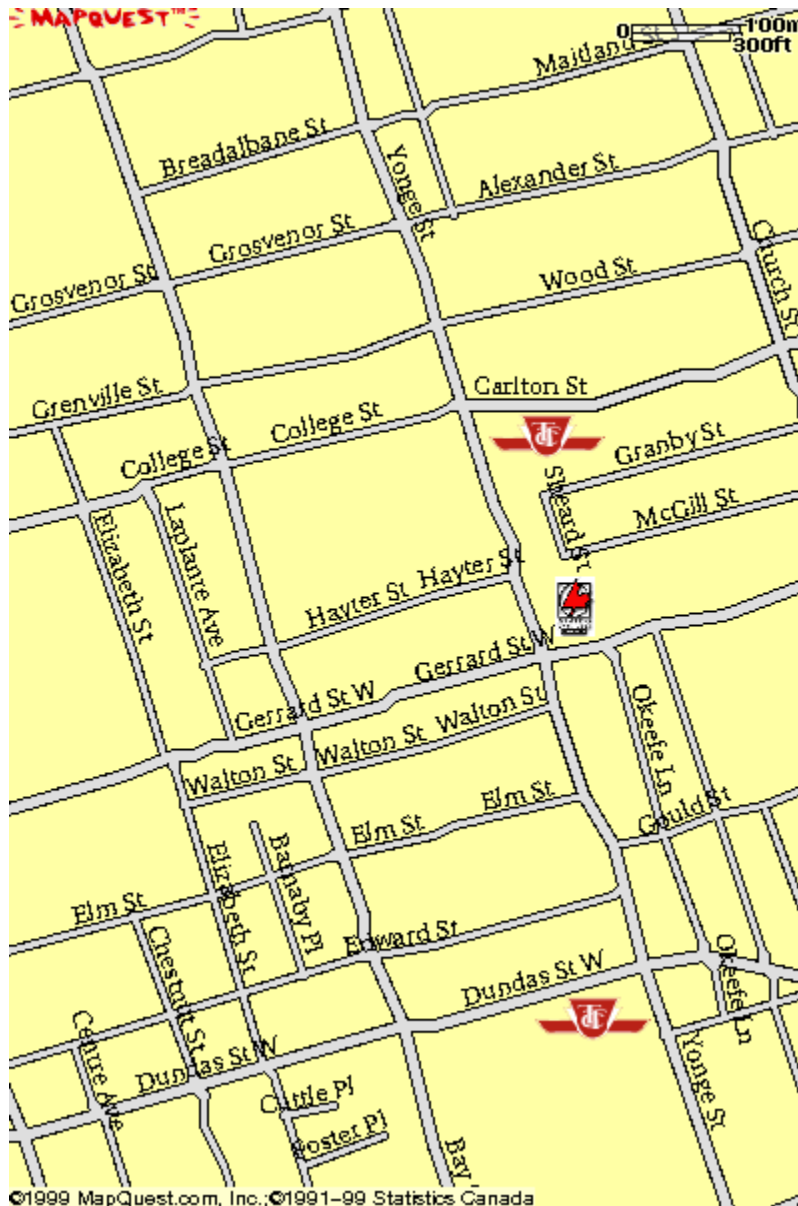

AYC Map & Directions

AYC is located on the Northeast corner of Yonge St. and Gerrard St. W. Public parking is available within the immediate vicinity of the dojo.

2010

Aikido Yoshinkai Canada (Headquarters)

By Subway:

Aikido Yoshinkai Canada is conveniently located on the TTC's Yonge-University-Spadina subway line. The dojo is within walking distance from both the College (448 Yonge St.) and Dundas (300 Yonge St.) subway stations. For information about TTC schedules, subway and bus routes, and fare information, please visit <http://www.toronto.ca/ttc/>.

From HWY 401 (Eastbound or Westbound)

1. Exit Southbound onto the Don Valley Parkway.
2. Exit Westbound (turn right) onto Richmond St. W. and follow until you reach Yonge St.
3. Northbound (turn right) at Yonge St. and follow until you reach Gerrard St. W.

From Gardiner Expressway (Eastbound or Westbound)

1. Exit Northbound onto Yonge St.
2. Follow Yonge St. until you reach Gerrard St. W.