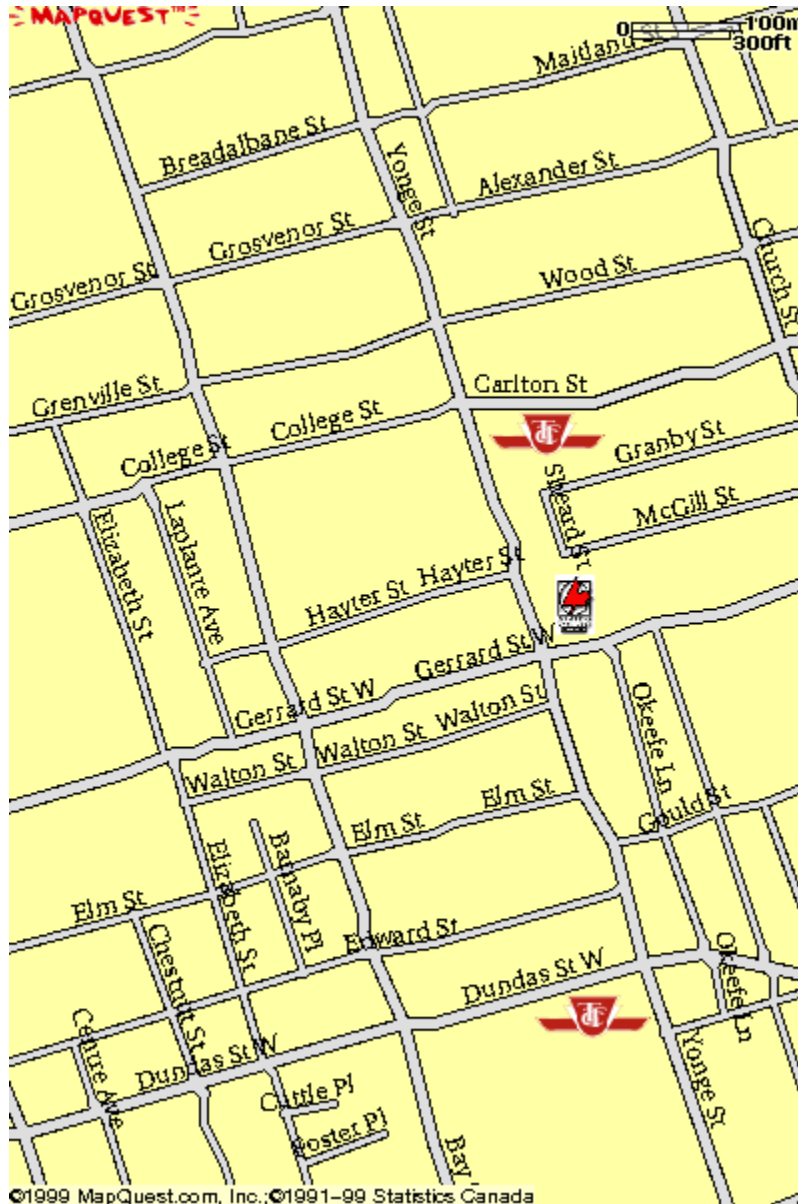

AYC Map & Directions

AYC is located on the Northeast corner of Yonge St. and Gerrard St. W. Public parking is available within the immediate vicinity of the dojo.

2008

Aikido Yoshinkai Canada (Headquarters)

By Subway:

Aikido Yoshinkai Canada is conveniently located on the TTC's Yonge-University-Spadina subway line. The dojo is within walking distance from both the College (448 Yonge St.) and Dundas (300 Yonge St.) subway stations. For information about TTC schedules, subway and bus routes, and fare information, please visit <http://www.toronto.ca/ttc/>.

From HWY 401 (Eastbound or Westbound)

1. Exit Southbound onto the Don Valley Parkway.
2. Exit Westbound (turn right) onto Richmond St. W. and follow until you reach Yonge St.
3. Northbound (turn right) at Yonge St. and follow until you reach Gerrard St. W.

From Gardiner Expressway (Eastbound or Westbound)

1. Exit Northbound onto Yonge St.
2. Follow Yonge St. until you reach Gerrard St. W.